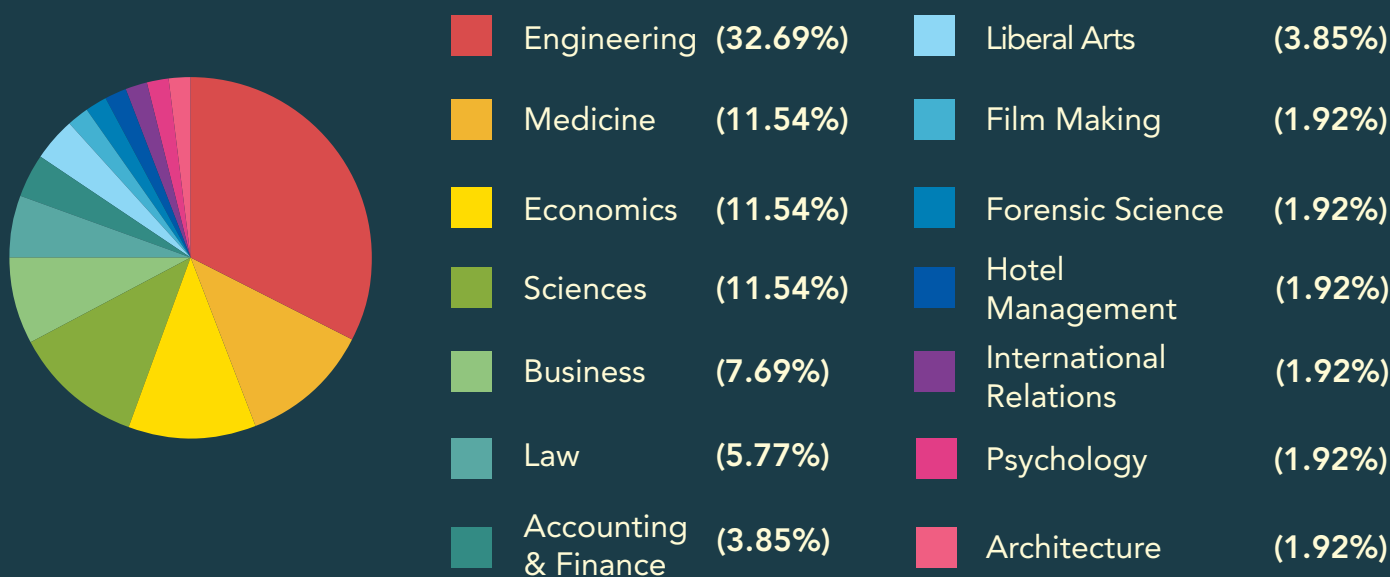

Year after year, each graduating batch of GIIS has obtained excellent university placements, a testimony of GIIS' integrated approach to learning, and the support and guidance from the GIIS Career Counselling Cell.

GIIS students have raised the bar and secured outstanding scores in decisive board examinations conducted by CBSE, Cambridge IGCSE, and IB Diploma Programme. The school's unique performance-measuring metrics track and monitor each child's academic results, enabling teachers to determine and continuously improve their academic record.

University courses pursued by IB graduates