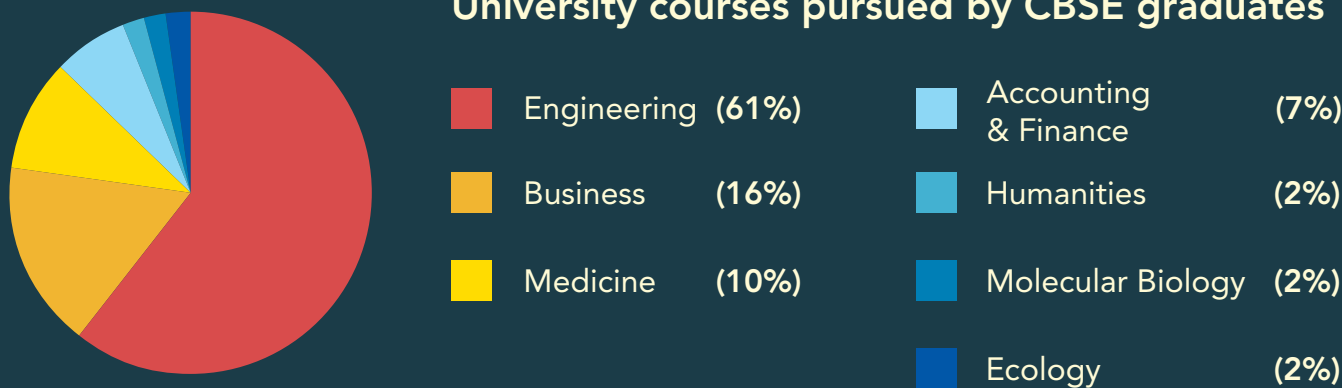

University courses pursued by CBSE graduates

ADMISSIONS OPEN

- Call (+65) 6508 3715
- Hotline (+65) 9631 6000
- admissions@sg.globalindianschool.org

Member of Global Schools Foundation